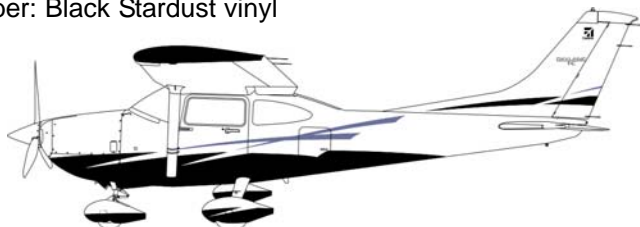

☐ 522E: Sable Effect and Blue Metallic #4 painted stripes; Cessna logo, Skylane logo and registration number: Black Stardust vinyl